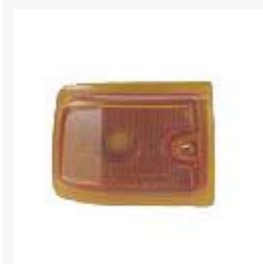

GEO brand Automobile Lamp

RALLY VAN

GM251-B001L/R

RALLY VAN '96-'03
HEAD LAMP

GM076-U000L/R

RALLY VAN '92-'96
PARK/ SIGNAL LAMP

GM107-U000L/R

RALLY VAN '83-'91
PARK/ SIGNAL LAMP

GM108-U0000

RALLY VAN '83-'91
PARK/ SIGNAL LAMP

GM125-U000L/R

RALLY VAN '92-'96
PARK/ SIGNAL LAMP

GM180-U000L/R

RALLY VAN '96-'03
PARK/ SIGNAL LAMP

GM181-U000L/R

RALLY VAN '96-'02
PARK/ SIGNAL LAMP

GM184-U000L/R

RALLY VAN '96-'03
SIDE MARKER LAMP
(LOWER)

GM185-U000L/R

RALLY VAN '96-'03
SIDE MARKER LAMP
(UPPER)

Weizhou International Co., Ltd

P. O. Box 1394 Kaohsiung City, Taiwan ROC

Tel : 886-7-7169249