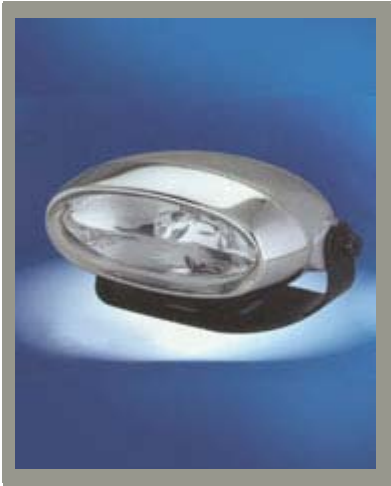

# Racing Lamp

**Product Line:** Racing Lamp

**Product Name:** **KY-728**

**Specifications:**

Size:100x21x38(mm)

**Description:**

Packing:60/Sets/CTN/3'

**Character:**

- 1.Small Volume Is Suitable To Install Any Place
- 2.Use Pc Lens ,The Best Transparency
- 3.Could Be Warm Lamp .Brake Lamp , Turn Direct Lamp
- 4.Use T10 Bulb,Could Choose Many Color

**Product Line:** Racing Lamp

**Product Name:** **Racing Lamp KY-873**

**Specifications:**

Halogen Bulb :H3 12V55W

Size:45x102x88(m/m)

Packing:12Sets/CTN/3'

Weight:17/18 Kgs

**Description:**

- 1.Supt multi reflector Produces The Optimum Fog Beam Pattern
- 2.Die-Cast Aluminum Construction Provides A Lifetime Of Rust-Free Protection In The Most Severe Conditions
- 3.Lens Glass:Clear,Rainbow,Light Blue,Blue(Ultra White)

**Character:**

Certificate: Fog 02B E11 0200

**Product Line:** Racing Lamp

**Product Name:** KY-875

**Specifications:**

Bulb Type :H3 12V55W

Size:100x53x80(mm)

**Description:**