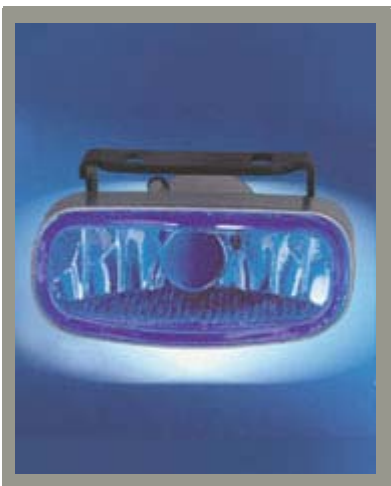

# Racing Lamp

**Product Line:** Racing Lamp

**Product Name:** **KY-728**

**Specifications:**

Size:100x21x38(mm)

**Description:**

Packing:60/Sets/CTN/3'

**Character:**

- 1.Small Volume Is Suitable To Install Any Place
- 2.Use Pc Lens ,The Best Transparency
- 3.Could Be Warm Lamp .Brake Lamp , Turn Direct Lamp
- 4.Use T10 Bulb,Could Choose Many Color

**Product Line:** Racing Lamp

**Product Name:** **Racing Lamp KY-873**

**Specifications:**

Halogen Bulb :H3 12V55W

Size:45x102x88(m/m)

Packing:12Sets/CTN/3'

Weight:17/18 Kgs

**Description:**

- 1.Supt multi reflector Produces The Optimum Fog Beam Pattern
- 2.Die-Cast Aluminum Construction Provides A Lifetime Of Rust-Free Protection In The Most Severe Conditions
- 3.Lens Glass:Clear,Rainbow,Light Blue,Blue(Ultra White)

**Character:**

Certificate: Fog 02B E11 0200

**Product Line:** Racing Lamp

**Product Name:** KY-875

**Specifications:**

Bulb Type :H3 12V55W

Size:100x53x80(mm)

**Description:**