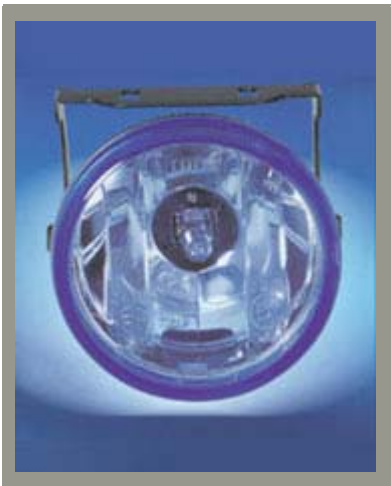

# Racing Lamp

**Product Line:** Racing Lamp

**Product Name:** **KY-728**

**Specifications:**

Size:100x21x38(mm)

**Description:**

Packing:60/Sets/CTN/3'

**Character:**

**Product Name:** **Racing Lamp KY-873**

**Specifications:**

Halogen Bulb :H3 12V55W

Size:45x102x88(m/m)

Packing:12Sets/CTN/3'

Weight:17/18 Kgs

**Description:**

- 1.Supt multi reflector Produces The Optimum Fog Beam Pattern
- 2.Die-Cast Aluminum Construction Provides A Lifetime Of Rust-Free Protection In The Most Severe Conditions
- 3.Lens Glass:Clear,Rainbow,Light Blue,Blue(Ultra White)

**Character:**

Certificate: Fog 02B E11 0200

**Product Line:** Racing Lamp

**Product Name:** KY-875

**Specifications:**

Bulb Type :H3 12V55W

Size:100x53x80(mm)

**Description:**

Housing:Die Cast Aluminum

Lens:Clear,Rainbow,Light Blue,Blue(Ultra White)

Packing:12Sets/CTN/2.6'

**Product Line:** Racing Lamp

**Product Name:** Racing lamp KY-980

**Specifications:**

Halogen Bulb :H3 12V55W