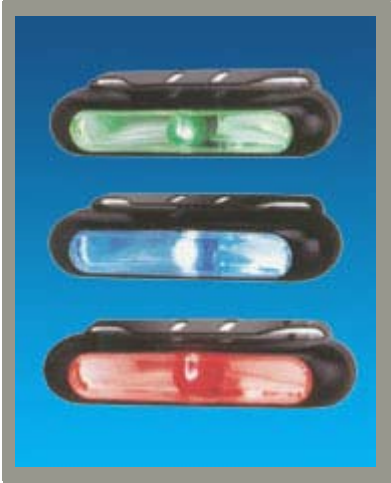

# Racing Lamp

**Product Line:** Racing Lamp

**Product Name:** **KY-728**

**Specifications:**

Size:100x21x38(mm)

**Description:**

Packing:60/Sets/CTN/3'

**Character:**

- 1.Small Volume Is Suitable To Install Any Place
- 2.Use Pc Lens ,The Best Transparency
- 3.Could Be Warm Lamp .Brake Lamp , Turn Direct Lamp
- 4.Use T10 Bulb,Could Choose Many Color

**Product Line:** Racing Lamp

**Product Name:** **Racing Lamp KY-873**

**Specifications:**

Halogen Bulb :H3 12V55W

Size:45x102x88(m/m)

Packing:12Sets/CTN/3'

Weight:17/18 Kgs

**Description:**

- 1.Supt multi reflector Produces The Optimum Fog Beam Pattern
- 2.Die-Cast Aluminum Construction Provides A Lifetime Of Rust-Free Protection In The Most Severe Conditions
- 3.Lens Glass:Clear,Rainbow,Light Blue,Blue(Ultra White)