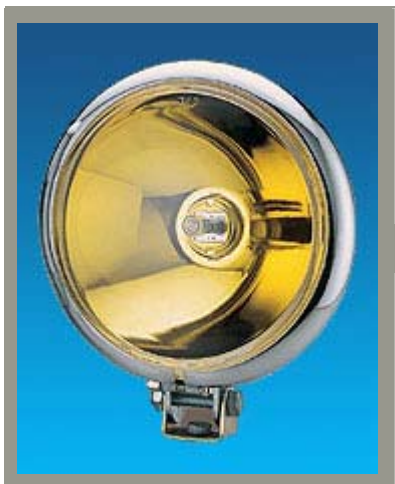

RV Super Off Road Light

Product Line: RV Super Off Road

Product Name: KY-930 RV

Specifications:

Bulb Type :H3 12V100W

Size:220x150x120(m/m)

Packing:12 Pcs/CTN/3.5'

Weight:18/19 Kgs

Description:

Housing:Steel,Chrome Plated

Lens:Clear, Yellow,Rainbow

Product Line: RV Super Off Road

Product Name: KY-111 RV

Specifications:

Bulb Type :H3 12V55W

Size:155x160x112(m/m)

Packing:12 Pcs/CTN/2.1'

Weight: 11/12 Kgs

Description:

Housing:Steel,Chrome Plated

Lens:Clear, Yellow,Rainbow,Blue(Ultra White)

Product Line: RV Super Off Road

Product Name: KY-931 RV

Specifications: