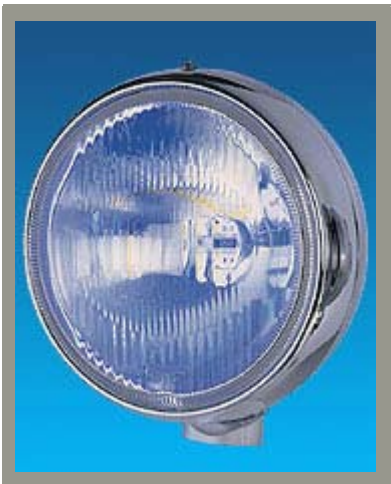

Product Line: RV Super Off Road

Product Name: KY-9361 RV

Specifications:

Bulb Type :H3 12V100W

Size:200x220x170(m/m)

Packing:12 Pcs/CTN/3.5'

6 Set/CTN/3.5'

Weight:26/27 Kgs

Description:

Housing:Steel,Black Coating with black cover

Lens:Clear, Yellow, Rainbow, Blue(Ultra White)

Weizhou International Co., Ltd

P. O. Box 1394 Kaohsiung City, Taiwan ROC

Tel : 886-7-7169249

Fax : 886-7-7169250

e-Mail : weizhou@cm1.hinet.net

e-Mail : shiu@ksts.seed.net.tw