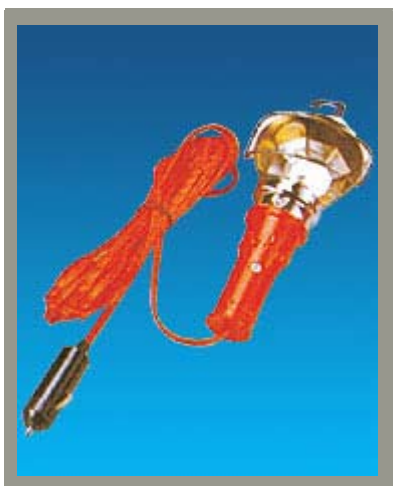

Hand Held Spot Light

Product Line: Hand Held Spot Light

Product Name: Work lamp KY-320

Specifications:

Bulb Type :1156 12V 25W

Size:76x177x58(m/m)

Packing:50 Pcs/CTN/2.5'

Weight:15/16 Kgs

Description:

Housing:Hi Impact Grain Plastic

Plug:Cig. Plug

Product Line: Hand Held Spot Light

Product Name: Work lamp KY-321

Specifications:

Bulb Type :1156 12V25W

Size:76x177x58(m/m)

Packing:50 Pcs/CTN/2.5'

Weight:15/16 Kgs

Description:

Housing:Hi Impact Grain Plastic

Plug:Clincher

Product Line: Hand Held Spot Light

Product Name: Work lamp KY-322B

Specifications:

Housing:Hi Impact Grain Plastic

Housing Color: White, Yellow, Blue, Black, Red

Plug: Clincher

Product Line: Hand Held Spot Light

Product Name: Work lamp KY-324

Specifications:

Bulb Type :H3 12V55W

Size:80x170x56(m/m)