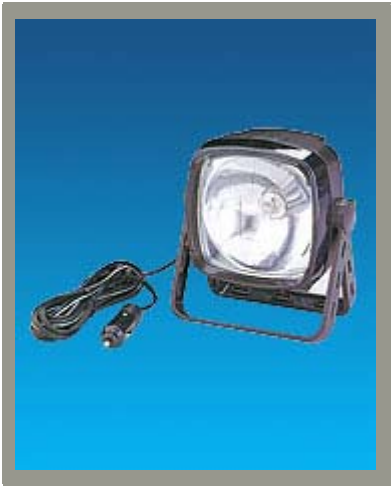

Description:

Housing:Hi Impact Grain Plastic

Plug:Cig. Plug

Product Line: Hand Held Spot Light

Product Name: Work lamp KY-321

Specifications:

Bulb Type :1156 12V25W

Size:76x177x58(m/m)

Packing:50 Pcs/CTN/2.5'

Weight:15/16 Kgs

Description:

Housing:Hi Impact Grain Plastic

Plug:Clincher

Product Line: Hand Held Spot Light

Product Name: Work lamp KY-322B

Specifications:

Product Name: Work lamp KY-326

Specifications:

Bulb Type :MR16 12V50W

Size:66x160x77(m/m)

Packing:50 Pcs/CTN/7.1'

Weight:16/17 Kgs

Description:

Housing:Hi Impact Grain Plastic

Plug:Cig. plug

Product Line: Hand Held Spot Light

Product Name: Work lamp KY-327

Specifications:

Bulb Type :H3 12V55W

Size:147x170x93(m/m)

Packing:20 Pcs/CTN/2.3'

Weight:13/14 Kgs