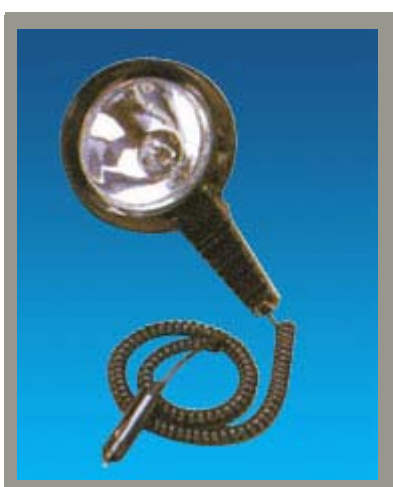

Hand Held Spot Light

Product Line: Hand Held Spot Light

Product Name: Work lamp KY-320

Specifications:

Bulb Type :1156 12V 25W

Size:76x177x58(m/m)

Packing:50 Pcs/CTN/2.5'

Weight:15/16 Kgs

Description:

Housing:Hi Impact Grain Plastic

Plug:Cig. Plug

Product Line: Hand Held Spot Light

Product Name: Work lamp KY-321

Specifications:

Bulb Type :1156 12V25W

Size:76x177x58(m/m)

Packing:50 Pcs/CTN/2.5'

Weight:15/16 Kgs

Description:

Housing:Hi Impact Grain Plastic

Plug:Clincher

Product Line: Hand Held Spot Light

Product Name: Work lamp KY-322B

Specifications:

Product Line: Hand Held Spot Light

Product Name: Work lamp KY-323B

Specifications:

Bulb Type :Halogen, H3 12V55W

Size:120x227x38(m/m)

Packing:30 Pcs/CTN/3.5'

Weight:16/17 Kgs

Description: