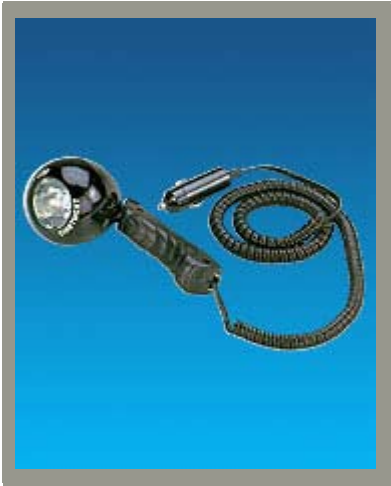

Description:

Housing:Hi Impact Grain Plastic

Plug:Cig. Plug

Product Line: Hand Held Spot Light

Product Name: Work lamp KY-321

Specifications:

Bulb Type :1156 12V25W

Size:76x177x58(m/m)

Packing:50 Pcs/CTN/2.5'

Weight:15/16 Kgs

Description:

Housing:Hi Impact Grain Plastic

Plug:Clincher

Product Line: Hand Held Spot Light

Product Name: Work lamp KY-322B

Specifications:

Packing:50 Pcs/CTN/3.6'

Weight:16/17 Kgs

Description:

Housing:Hi Impact Grain Plastic

Plug:Cig. plug

Product Line: Hand Held Spot Light

Product Name: Work lamp KY-325

Specifications:

Bulb Type :H3 12V55W

Size:80x170x56(m/m)

Packing:50 Pcs/CTN/3.6'

Weight:16/17 Kgs

Description:

Housing:Hi Impact Grain Plastic

Plug:Clincher

Product Line: Hand Held Spot Light