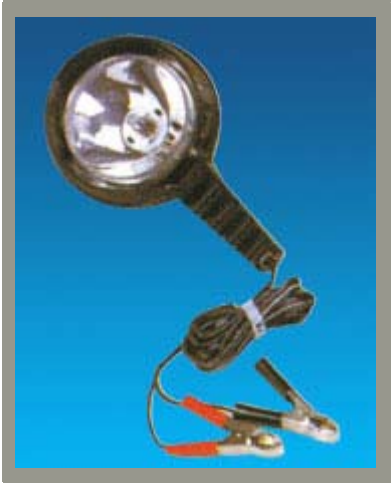

Hand Held Spot Light

Product Line: Hand Held Spot Light

Product Name: Work lamp KY-320

Specifications:

Bulb Type :1156 12V 25W

Size:76x177x58(m/m)

Packing:50 Pcs/CTN/2.5'

Weight:15/16 Kgs

Description:

Housing:Hi Impact Grain Plastic

Plug:Cig. Plug

Product Line: Hand Held Spot Light

Product Name: Work lamp KY-321

Specifications:

Bulb Type :1156 12V25W

Size:76x177x58(m/m)

Packing:50 Pcs/CTN/2.5'

Weight:15/16 Kgs

Description:

Housing:Hi Impact Grain Plastic

Plug:Clincher

Product Line: Hand Held Spot Light

Product Name: Work lamp KY-322B

Specifications:

Product Line: Hand Held Spot Light

Product Name: Work lamp KY-323B

Specifications:

Bulb Type :Halogen, H3 12V55W

Size:120x227x38(m/m)

Packing:30 Pcs/CTN/3.5'

Weight:16/17 Kgs

Description: